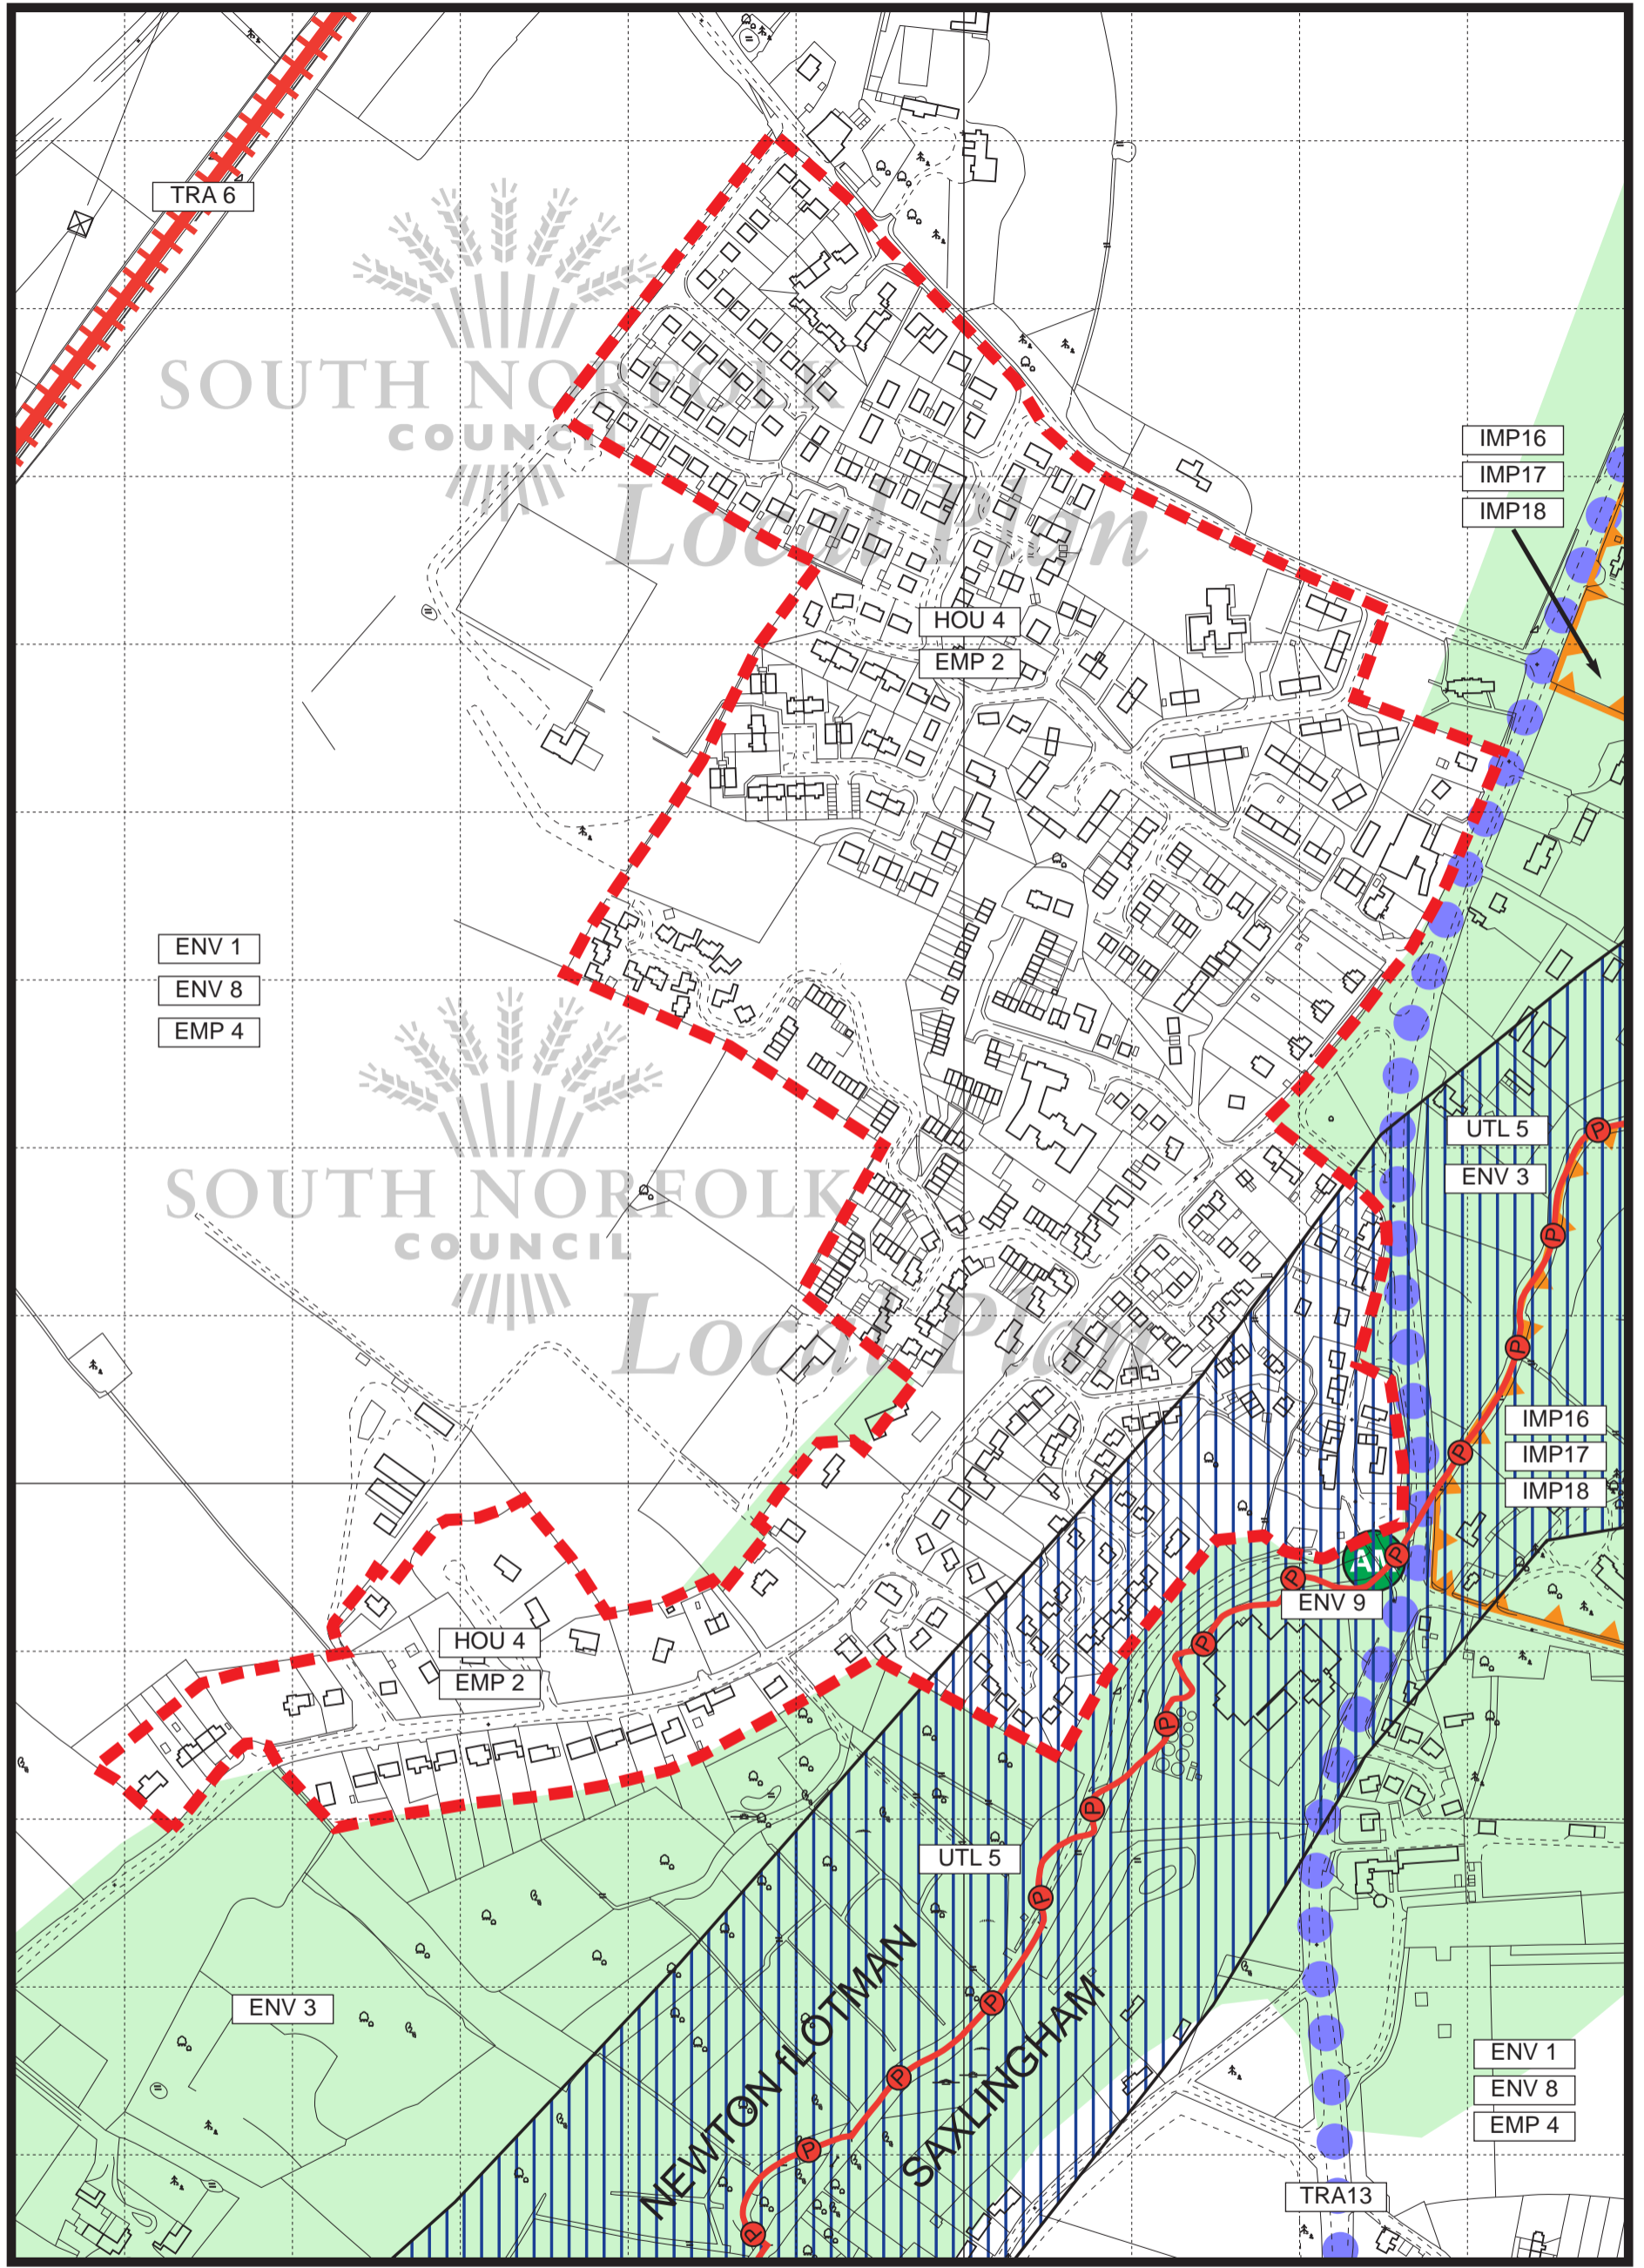

This map is reproduced from Ordnance Survey material with the permission of Ordnance Survey on behalf of the Controller of Her Majesty's Stationery Office © Crown copyright. Unauthorised reproduction infringes Crown copyright and may lead to prosecution or civil proceedings. South Norfolk Council, Licence number 100019483 May 2004.

Inset Map May 2004 Revision

Local Plan
ADOPTED VERSION March 2003

Newton Flotman

INSET MAP 39